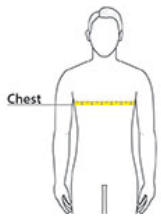

PRODUCT MEASUREMENTS

| | S | M | L | XL | 2XL | 3XL | 4XL |
|--------------------------------|--------|--------|--------|--------|--------|--------|--------|
| Chest | 18 | 20 | 22 | 24 | 26 | 28 | 30 |
| Sleeve Length from Center Back | 16 3/4 | 17 3/4 | 18 3/4 | 19 3/4 | 20 3/4 | 21 3/4 | 22 3/4 |
| Body Length at Back | 28 | 29 | 30 | 31 | 32 | 33 | 34 |

Chest: Measured across the chest one inch below armhole when laid flat.

Sleeve Length from Center Back: Measure from Center Back neck to shoulder point to sleeve hem.

Body Length at Back: Measured from high point shoulder to finished hem at back.

SIZE CHARTS

| | S | M | L | XL | 2XL | 3XL | 4XL |
|-------|-------|-------|-------|-------|-------|-------|-------|
| Chest | 35-37 | 38-40 | 41-43 | 44-46 | 47-49 | 50-53 | 54-57 |

SPEC SHEET + MEASUREMENTS

PORT&CO.

Port & Co™ Beach Wash® Garment-Dyed Tee. PC099

HOW TO MEASURE

CHEST

Measure under the arm and around the fullest part of the chest with arms down, keeping tape horizontal.

COLORS

Amethyst
PMS 7674C